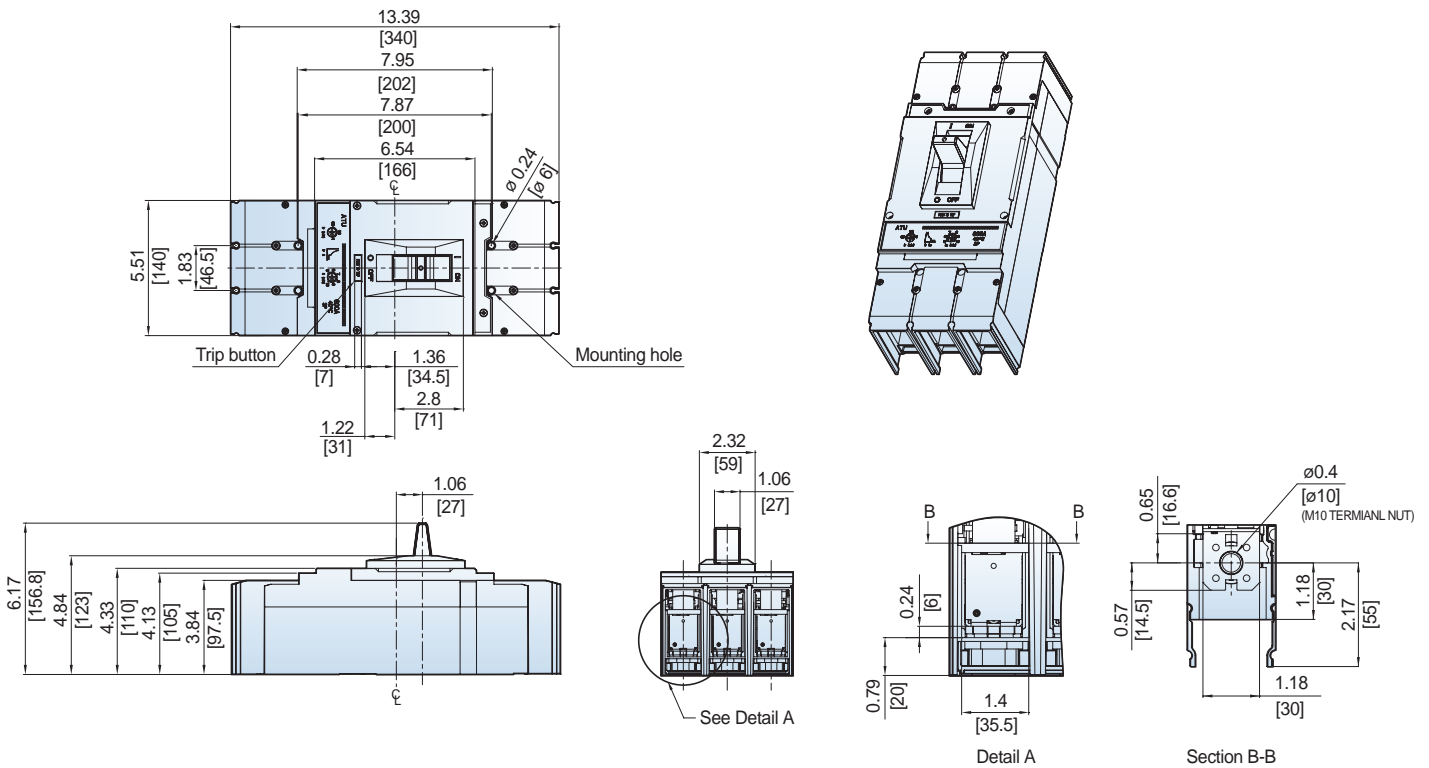

UTS600 3P Circuit Breaker [Bolt-on Type]