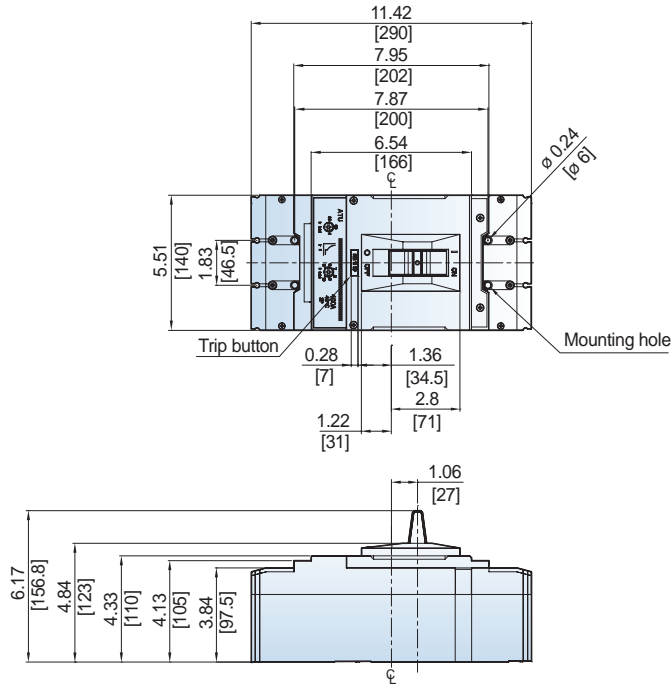

DIMENSIONS UTS400/600 CIRCUIT BREAKERS

UTS400 3P Circuit Breaker [Lug type]

Dimension: inch[mm]