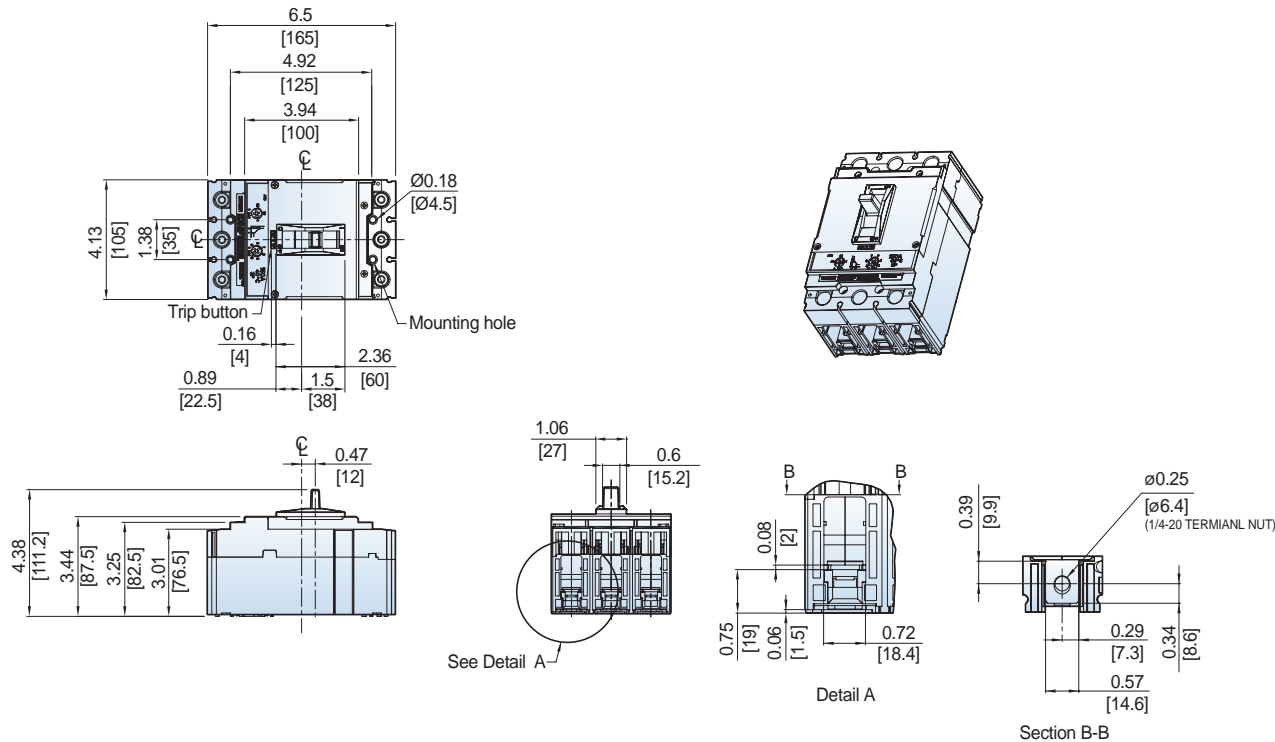

UTS150 3P Circuit Breaker [Bolt-on Type]

Dimension: inch[mm]

UTS250 3P Circuit Breaker [Bolt-on Type]