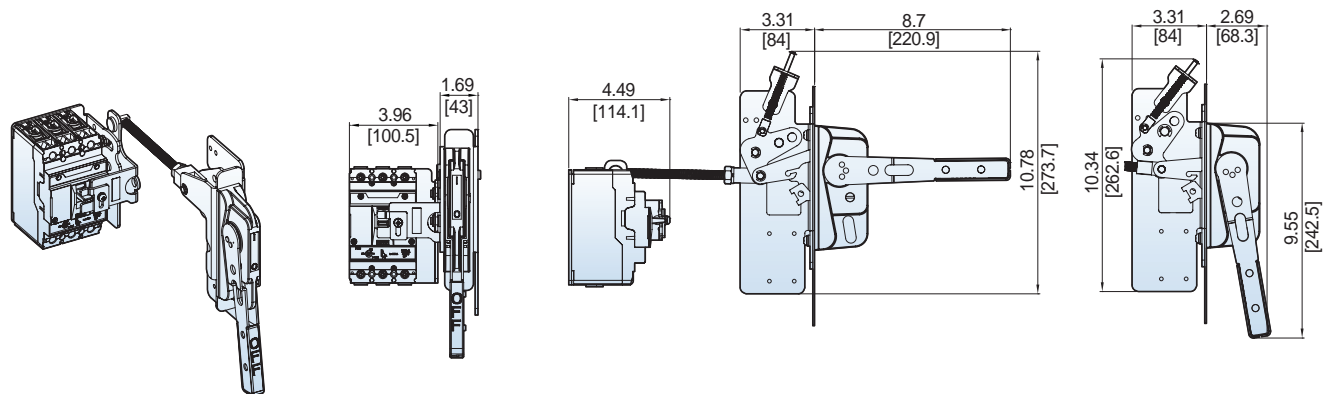

UTE100 Flange-Mounted Variable-Depth Operating Handle [VDM-0 + FHU, X-S]