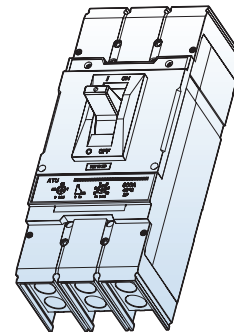

UTS600 3P Circuit Breaker [Lug type]