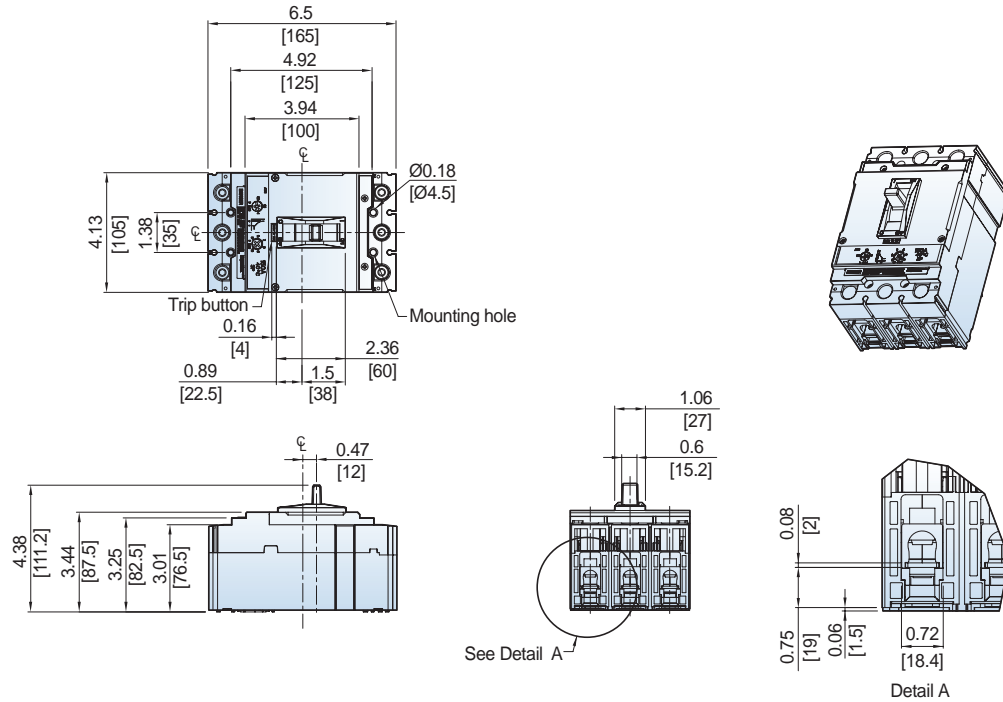

DIMENSIONS UTS150/250 CIRCUIT BREAKERS

UTS150 3P Circuit Breaker [Lug type]

Dimension: inch[mm]