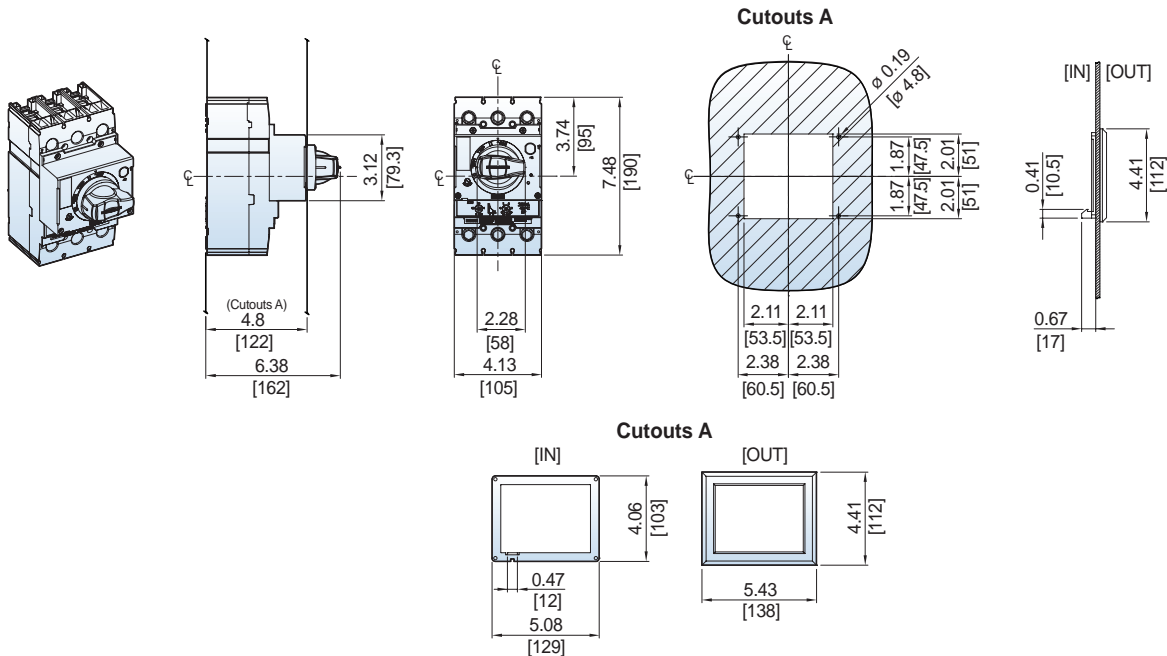

UTS150/250 Directly Mounted Rotary Operating Handle [DH-2]