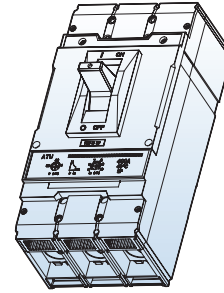

DIMENSIONS UTS400/600 CIRCUIT BREAKERS

UTS400 3P Circuit Breaker [Lug type]

Dimension: inch[mm]