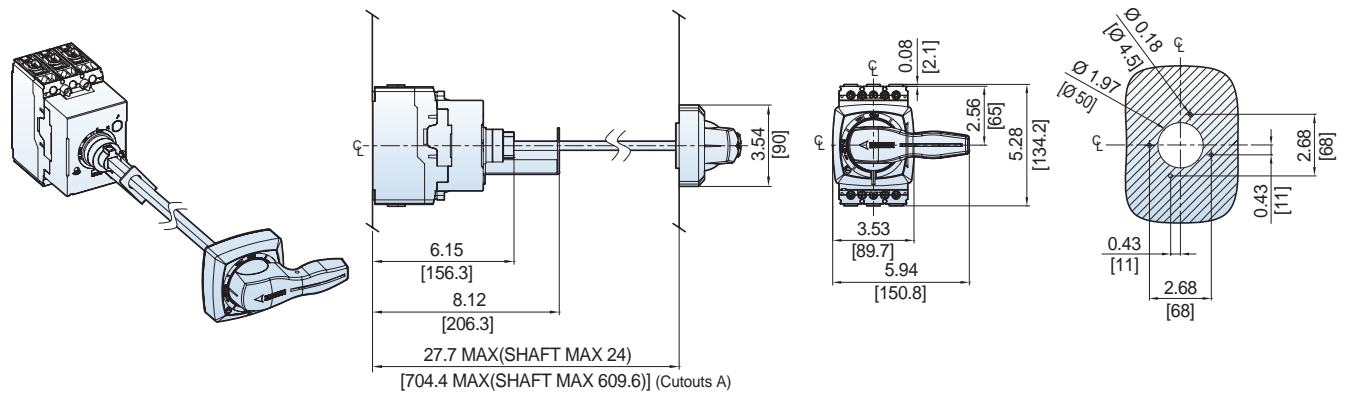

UTE100 NEMA Door-Mounted Rotary Operating Handle [EHU-0, EHV-0, EHX-0]