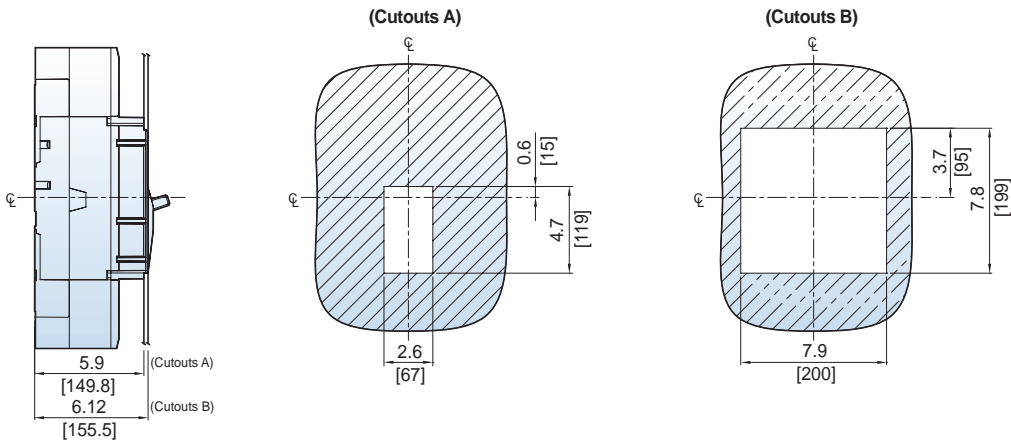

UTS800/1200 Circuit Breaker Door Cutouts