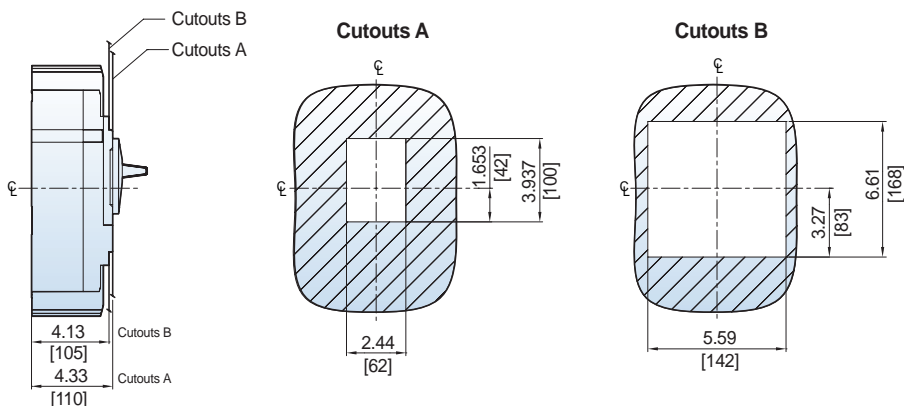

UTS400/600 Circuit Breaker Mounting

Dimension: inch[mm]

UTS400/600 Circuit Breaker Door Cutouts

UTS400/600 Directly Mounted Rotary Operating Handle [DH-3]