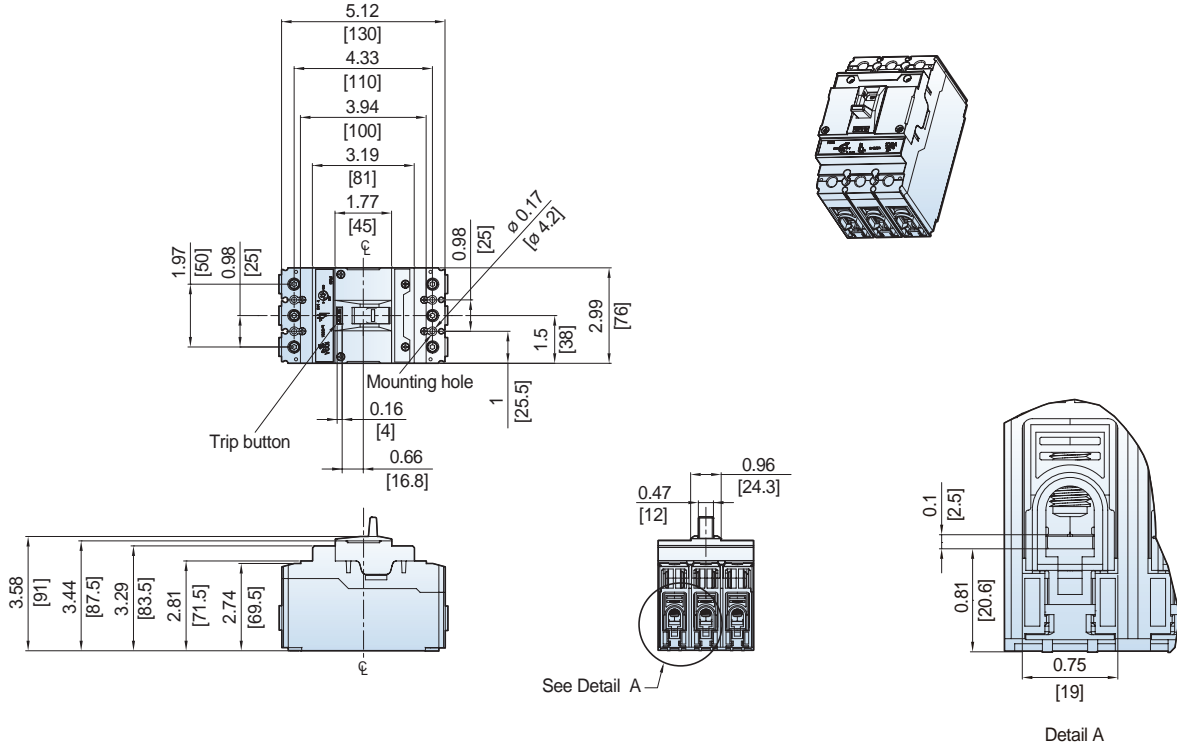

DIMENSIONS UTE100 CIRCUIT BREAKERS

UTE100 3P Circuit Breaker [Lug type]

Dimension: inch[mm]