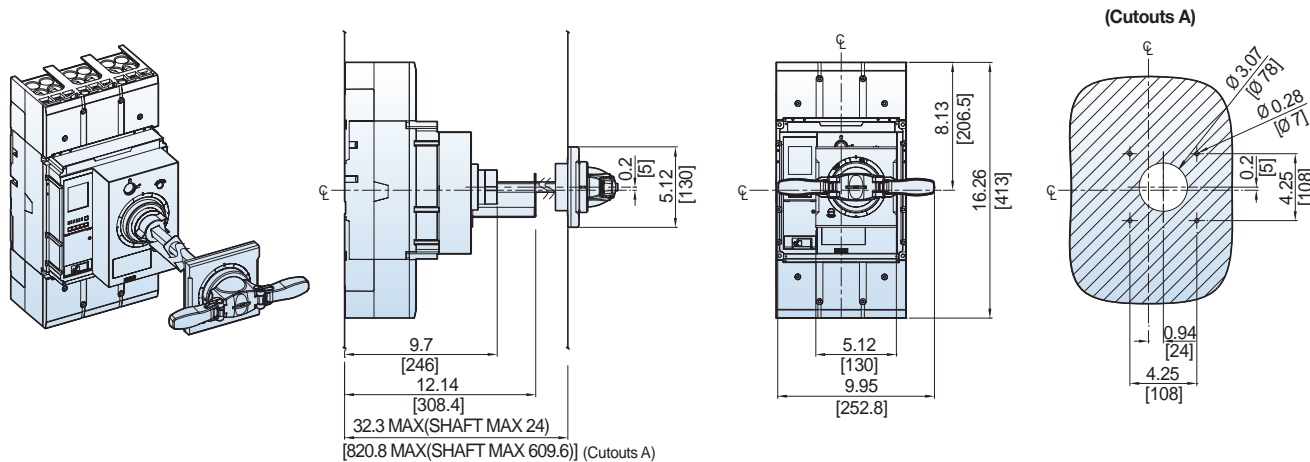

## UTS800/1200 Directly Mounted Rotary Operating Handle [DH-5]

UTS800/1200 Directly Mounted Rotary Operating Handle [DH-5]

Dimension: inch[mm]

UTS800/1200 Door-Mounted Rotary Operating Handle [REH-5]

UTS800/1200 NEMA Door-Mounted Rotary Operating Handle [EHU-5, EHV-5, EHX-5]