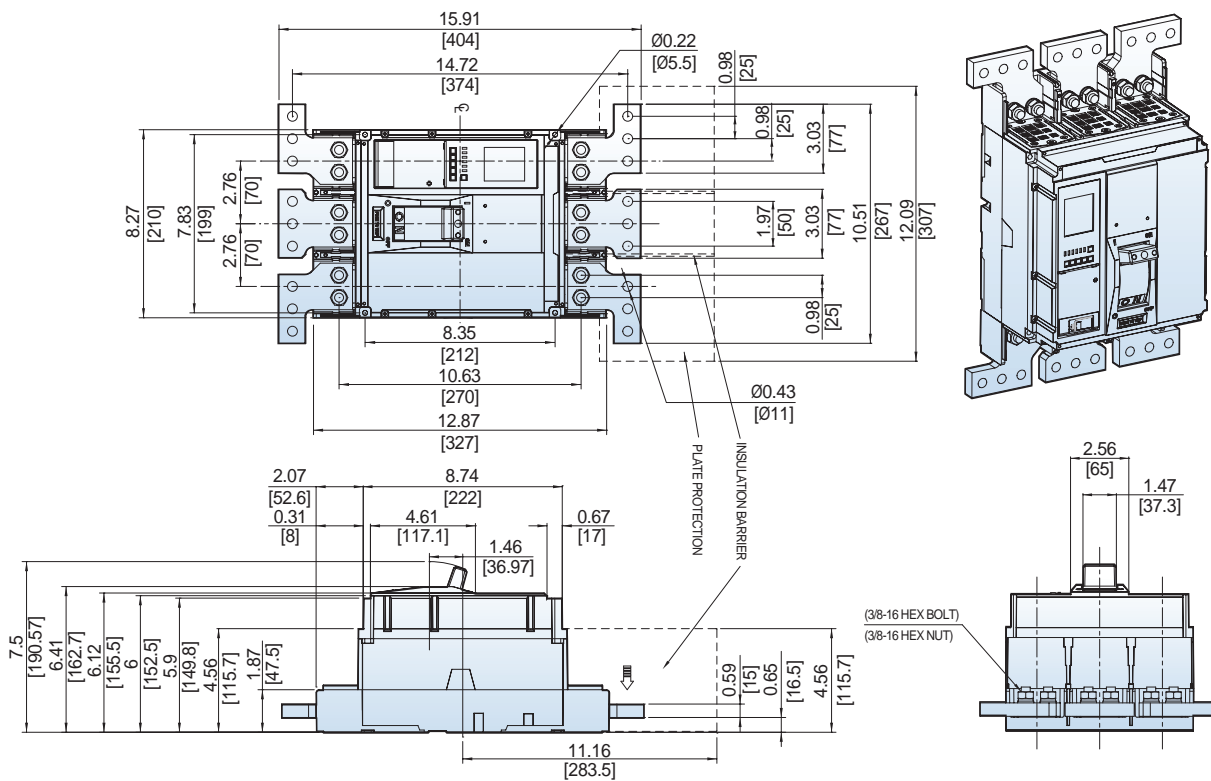

### UTS1200 3P Circuit Breaker [Lug type]

UTS800 3P Circuit Breaker [Bolt-on Type]

Dimension: inch[mm]

UTS1200 3P Circuit Breaker [Bolt-on Type]