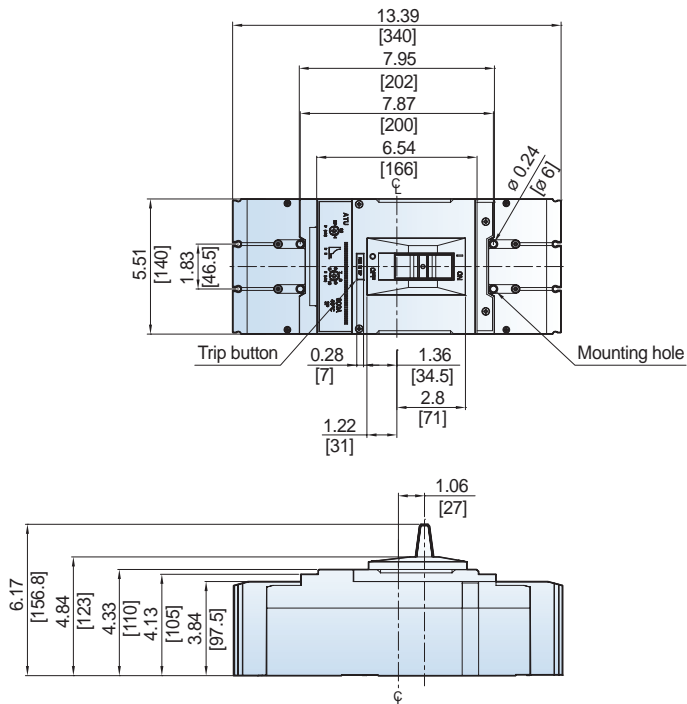

UTS600 3P Circuit Breaker [Lug type]