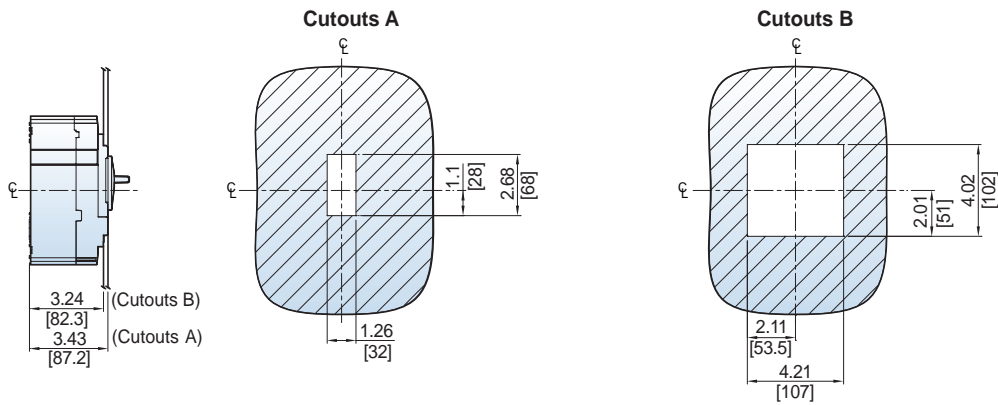

UTS150/250 Circuit Breaker Door Cutouts