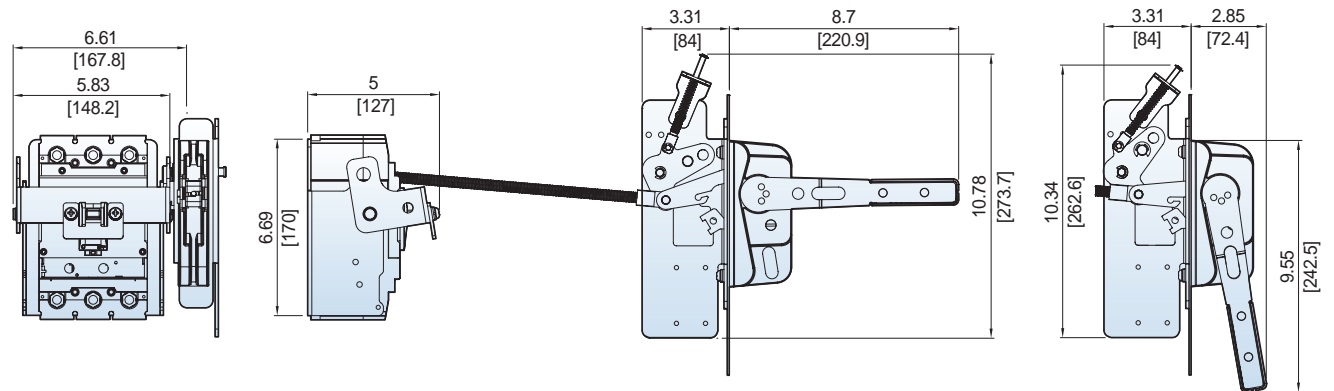

## DIMENSIONS UTS150/250 CIRCUIT BREAKERS

UTS150/250 Flange-Mounted Cable Operating Handle [COM-2 + FHU, X-S + Cable]

Dimension: inch[mm]

UTS150/250 Flange-Mounted Variable-Depth Operating Handle [VDM-2 + FHU, X-S]