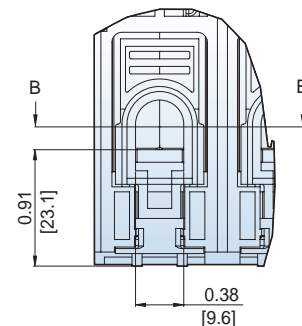

UTE100 2P Circuit Breaker [Bolt-on Type]