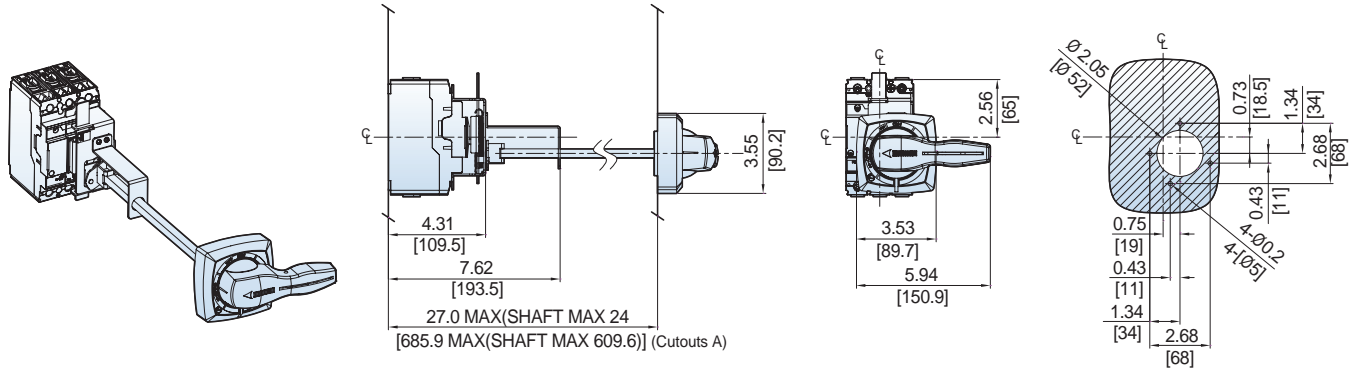

### UTE100 Door-Mounted Rotary Operating Handle [REH-0C]

### UTE100 NEMA Door-Mounted Rotary Operating Handle [EHU-0, EHV-0, EHX-0]

**UTE100 NEMA Door-Mounted Rotary Operating Handle [EHU-0C, EHX-0C]**

Dimension: inch[mm]

**UTE100 Flange-Mounted Cable Operating Handle [COM-0 + FHU, X-S + Cable]**