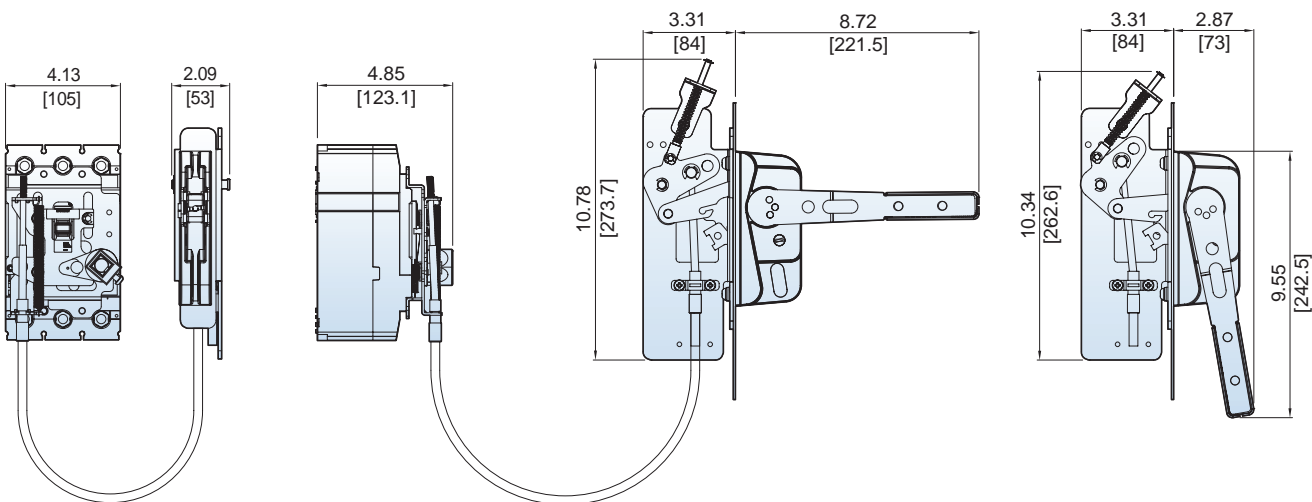

UTS150/250 Flange-Mounted Cable Operating Handle [FHU-2, FHX-2 Type]