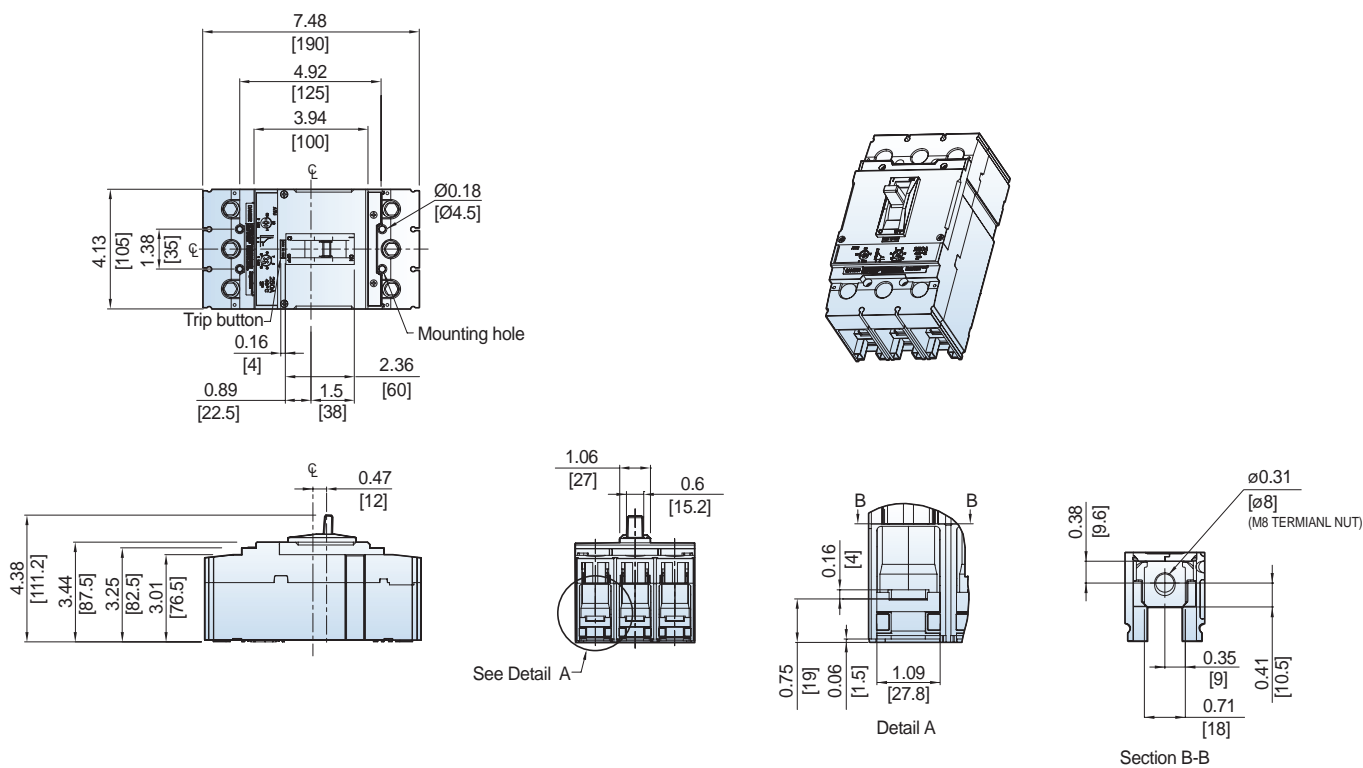

### UTS250 3P Circuit Breaker [Lug type]

UTS150 3P Circuit Breaker [Bolt-on Type]

Dimension: inch[mm]

UTS250 3P Circuit Breaker [Bolt-on Type]