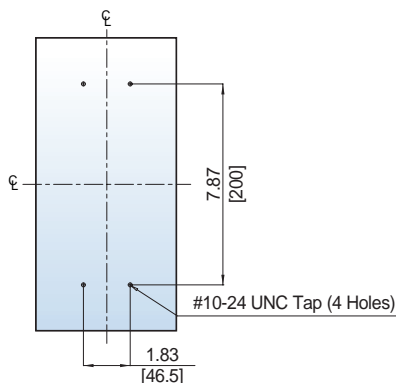

UTS400/600 Circuit Breaker Mounting

Dimension: inch[mm]

UTS400/600 Circuit Breaker Door Cutouts