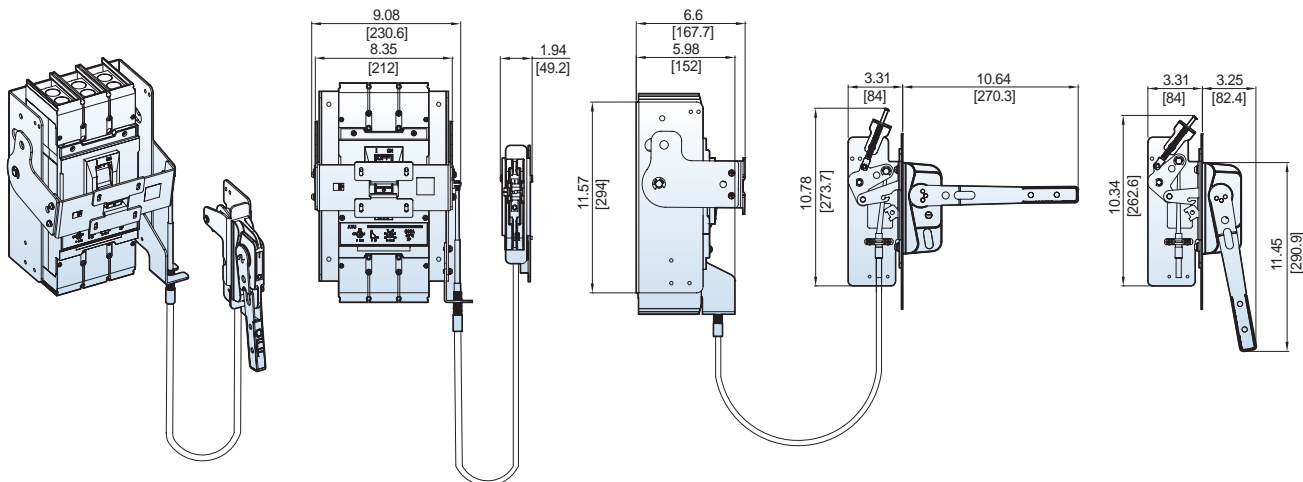

UTS400/600 Flange-Mounted Cable Operating Handle [COM-3 + FHU, X-L + Cable]

Dimension: inch[mm]