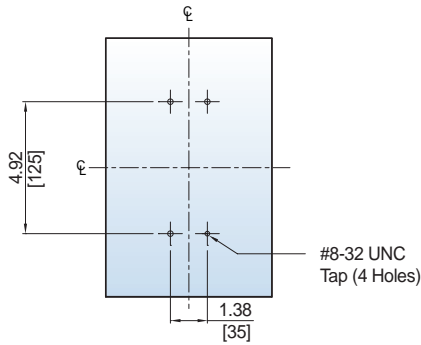

DIMENSIONS UTS150/250 CIRCUIT BREAKERS

UTS150/250 Circuit Breaker & Accessory Mounting

Dimension: inch[mm]