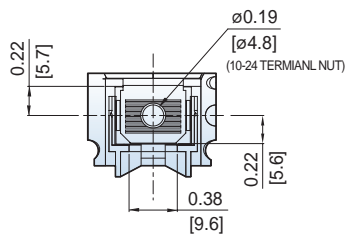

UTE100 2P Circuit Breaker [Bolt-on Type]