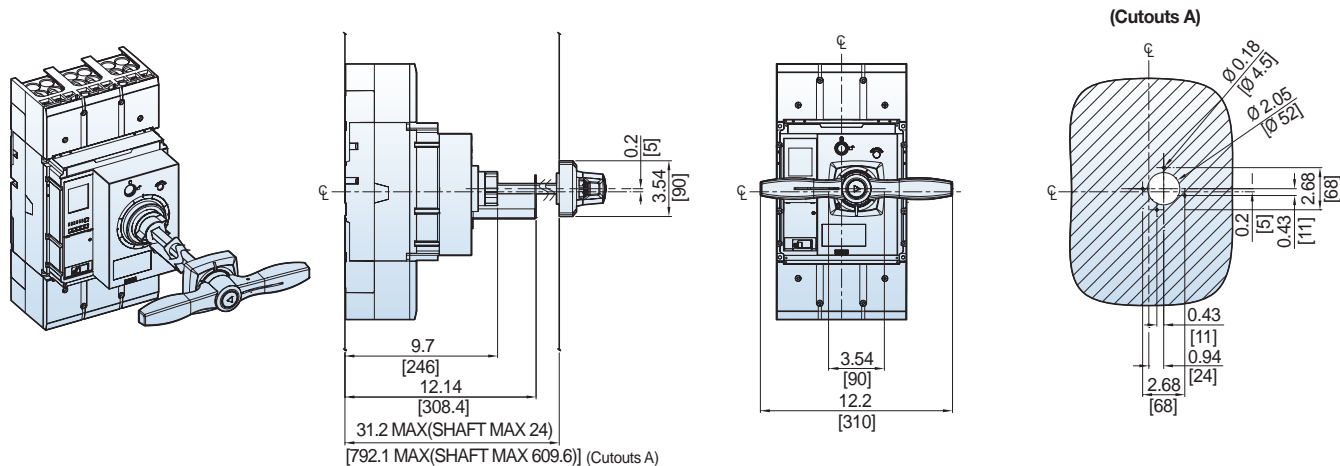

## UTS800/1200 Directly Mounted Rotary Operating Handle [DH-5]

UTS800/1200 Directly Mounted Rotary Operating Handle [DH-5]

Dimension: inch[mm]

UTS800/1200 Door-Mounted Rotary Operating Handle [REH-5]

UTS800/1200 NEMA Door-Mounted Rotary Operating Handle [EHU-5, EHV-5, EHX-5]