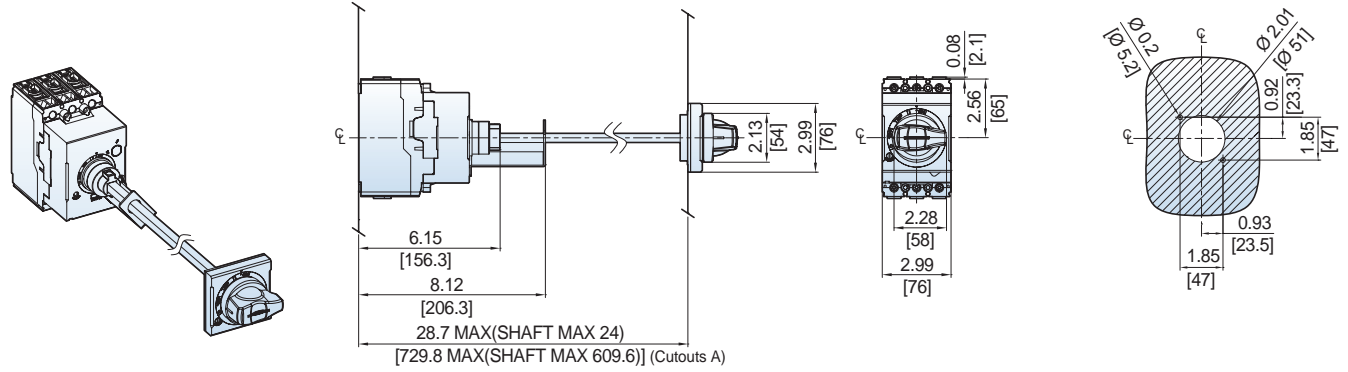

DIMENSIONS UTE100 CIRCUIT BREAKERS

UTE100 Door-Mounted Rotary Operating Handle [REH-0]

Dimension: inch[mm]