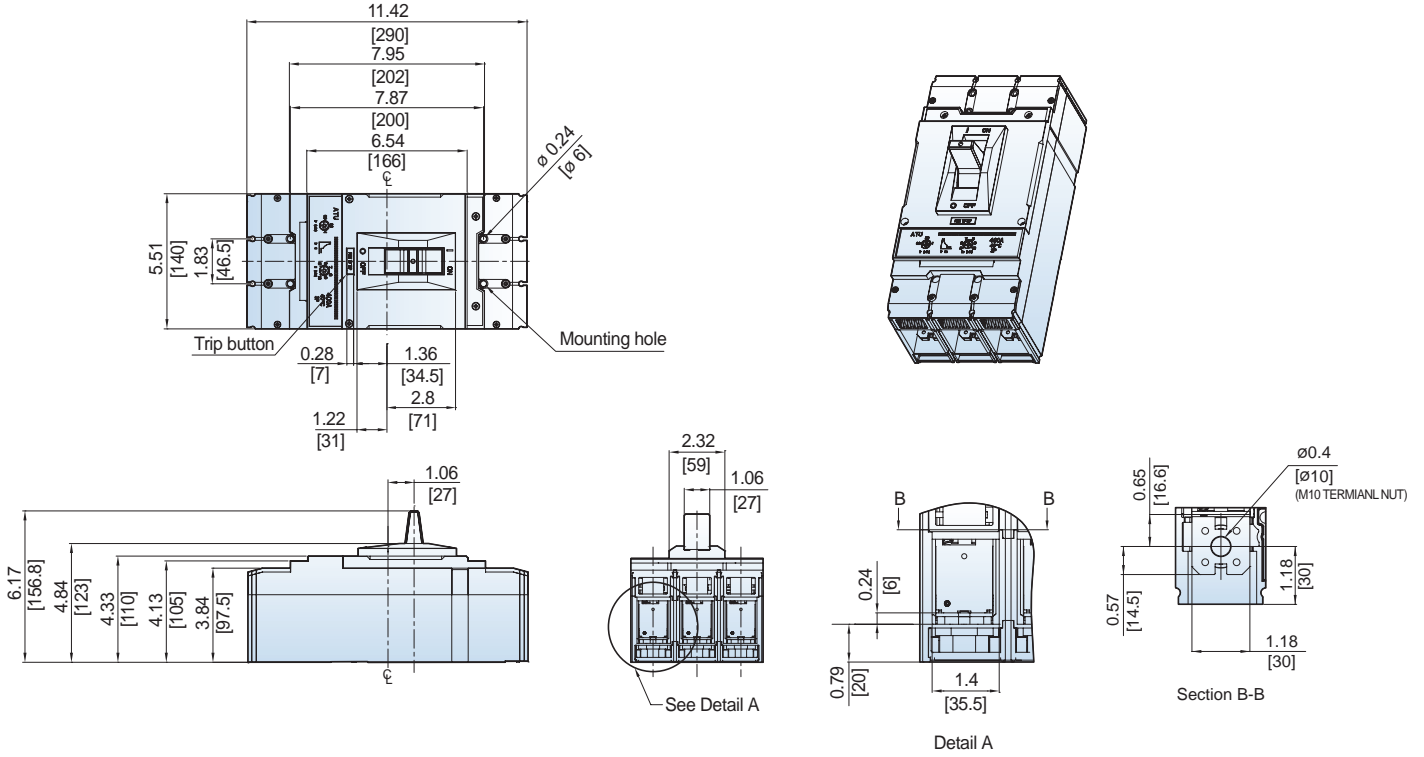

DIMENSIONS UTS400/600 CIRCUIT BREAKERS

UTS400 3P Circuit Breaker [Bolt-on Type]

Dimension: inch[mm]