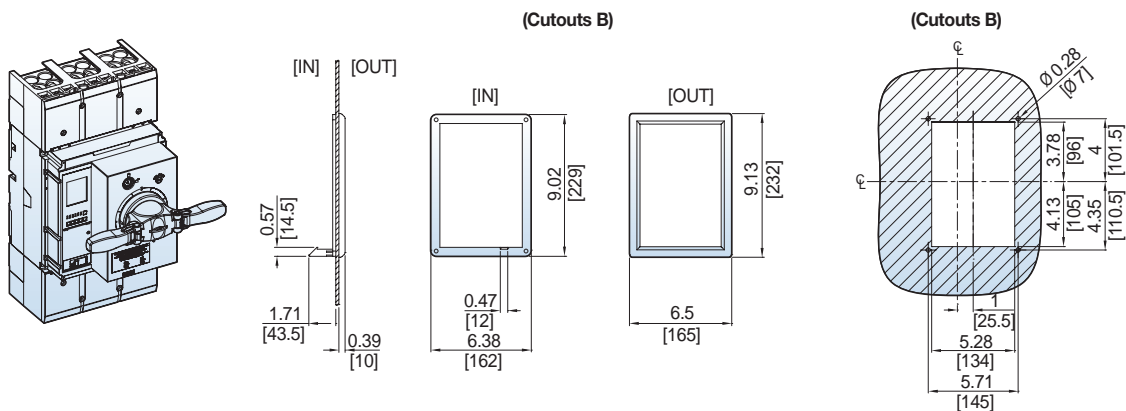

## UTS800/1200 Directly Mounted Rotary Operating Handle [DH-5]

UTS800/1200 Directly Mounted Rotary Operating Handle [DH-5]

Dimension: inch[mm]

UTS800/1200 Door-Mounted Rotary Operating Handle [REH-5]

UTS800/1200 NEMA Door-Mounted Rotary Operating Handle [EHU-5, EHV-5, EHX-5]