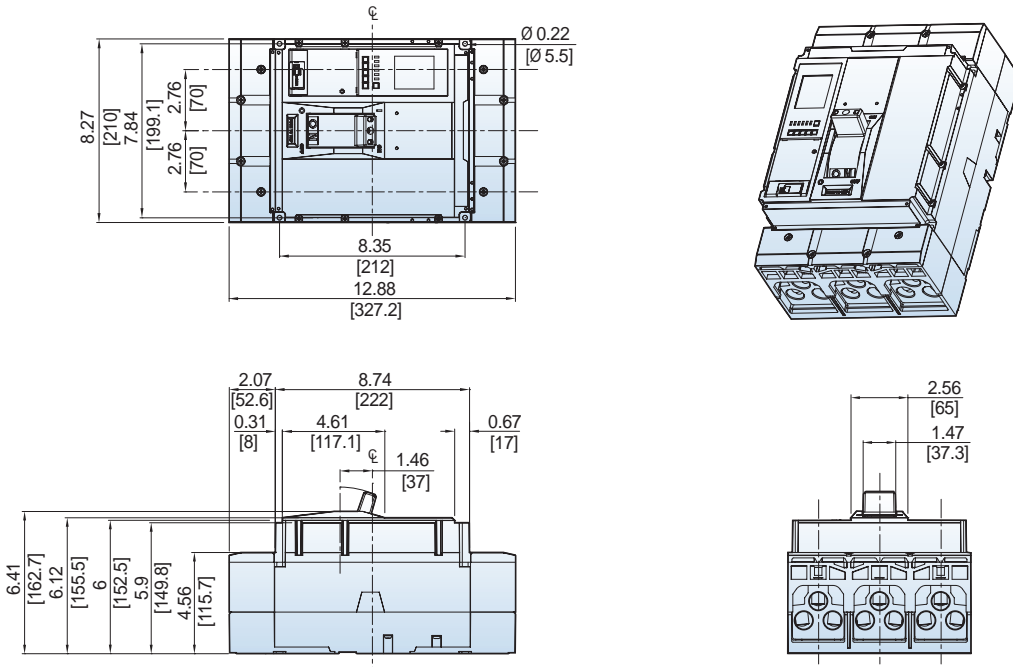

DIMENSIONS UTS800/1200 CIRCUIT BREAKERS

UTS800 3P Circuit Breaker [Lug type]

Dimension: inch[mm]