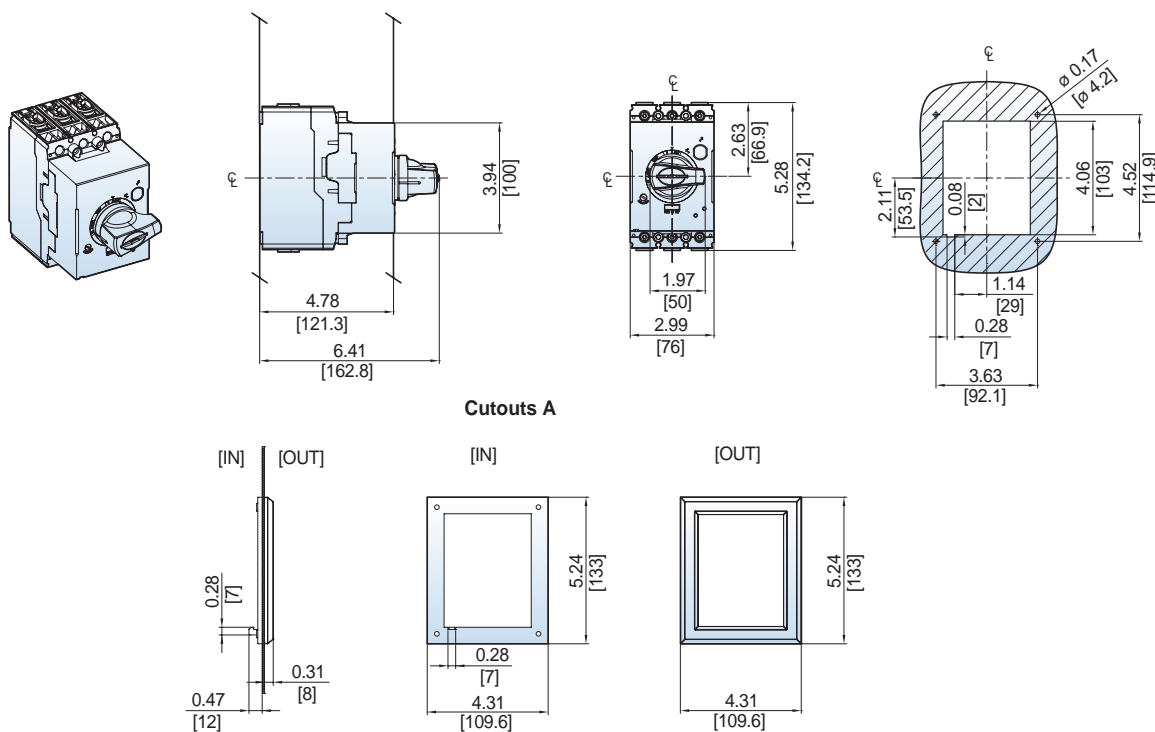

## UTE100 3P Circuit Breaker [Bolt-on Type]

UTE100 Circuit Breakers Mounting

Dimension: inch[mm]

UTE100 Circuit Breakers Door Cutouts

UTE100 Directly Mounted Rotary Operating Handle [DH-0]