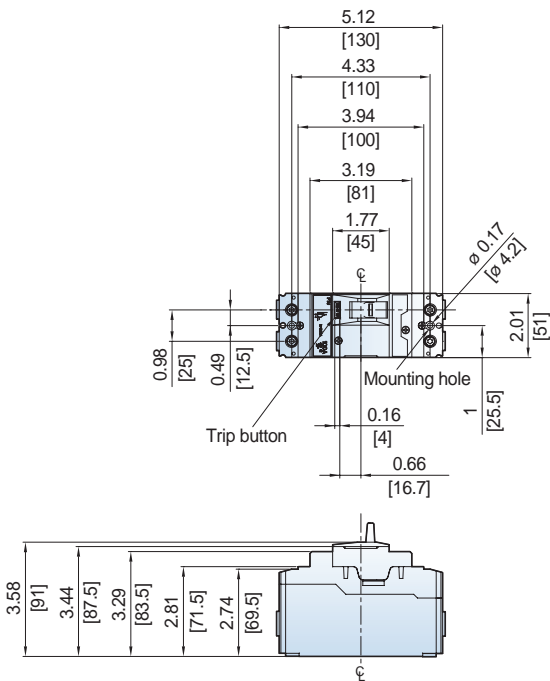

UTE100 2P Circuit Breaker [Bolt-on Type]