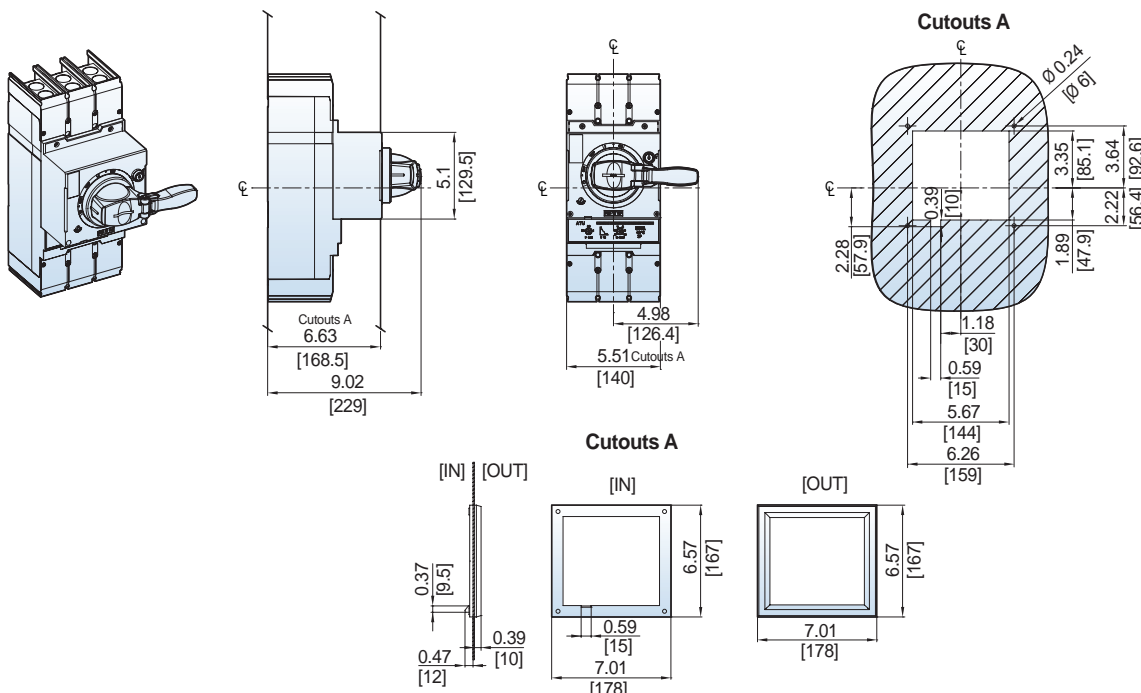

UTS400/600 Directly Mounted Rotary Operating Handle [DH-3]