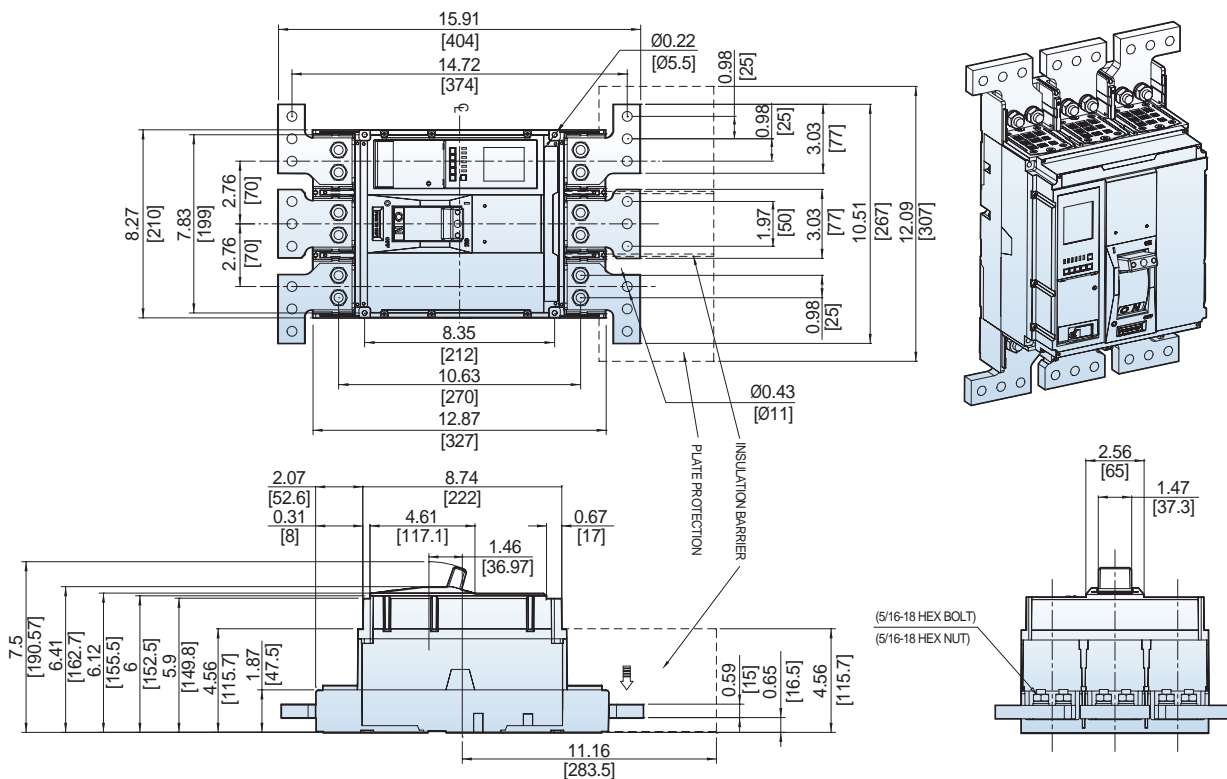

UTS800 3P Circuit Breaker [Bolt-on Type]

Dimension: inch[mm]