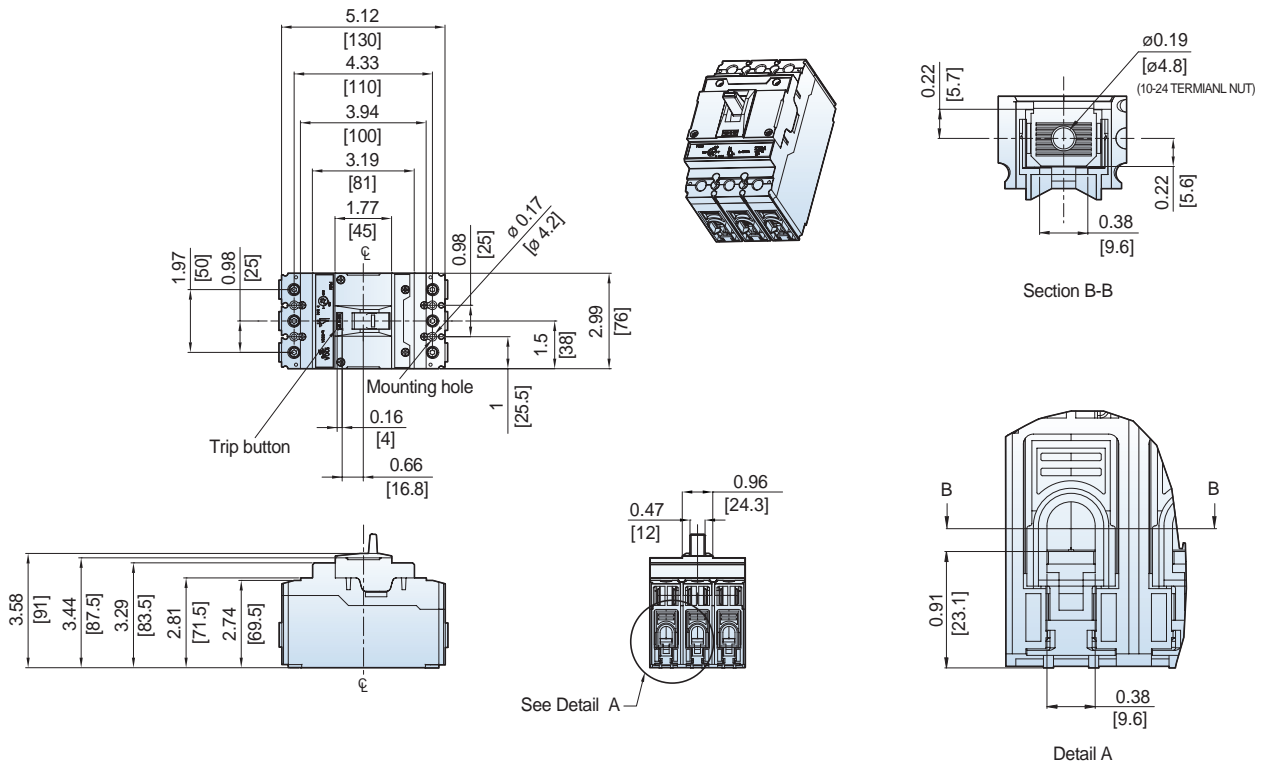

UTE100 3P Circuit Breaker [Bolt-on Type]