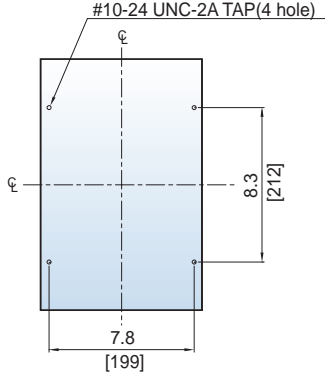

DIMENSIONS UTS800/1200 CIRCUIT BREAKERS

UTS800/1200 Circuit Breaker Mounting

Dimension: inch[mm]