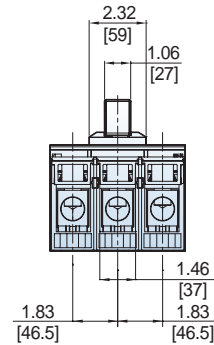

DIMENSIONS UTS400/600 CIRCUIT BREAKERS

UTS400 3P Circuit Breaker [Lug type]

Dimension: inch[mm]