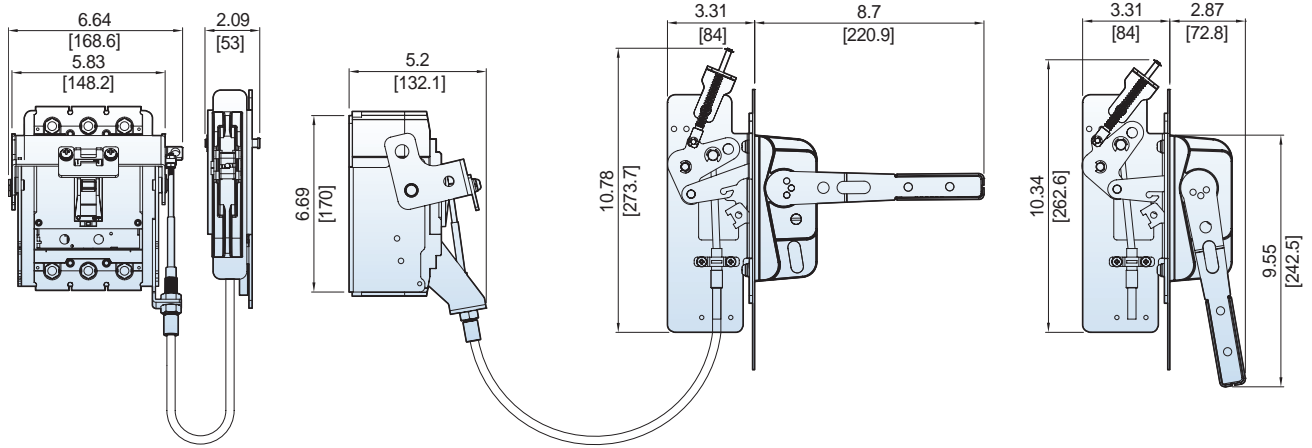

DIMENSIONS UTS150/250 CIRCUIT BREAKERS

UTS150/250 Flange-Mounted Cable Operating Handle [COM-2 + FHU, X-S + Cable]

Dimension: inch[mm]