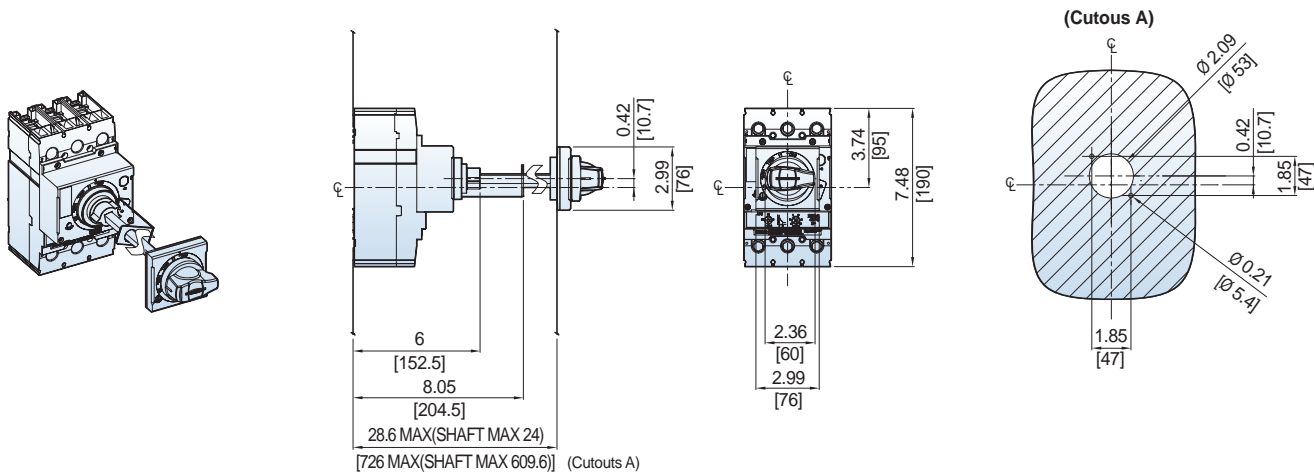

### UTS150/250 Directly Mounted Rotary Operating Handle [DH-2]

**UTS150/250 Door-Mounted Rotary Operating Handle [REH-2]**

Dimension: inch[mm]

**UTS150/250 NEMA Door-Mounted Rotary Operating Handle [EHU-2, EHV-2, EHX-2]**