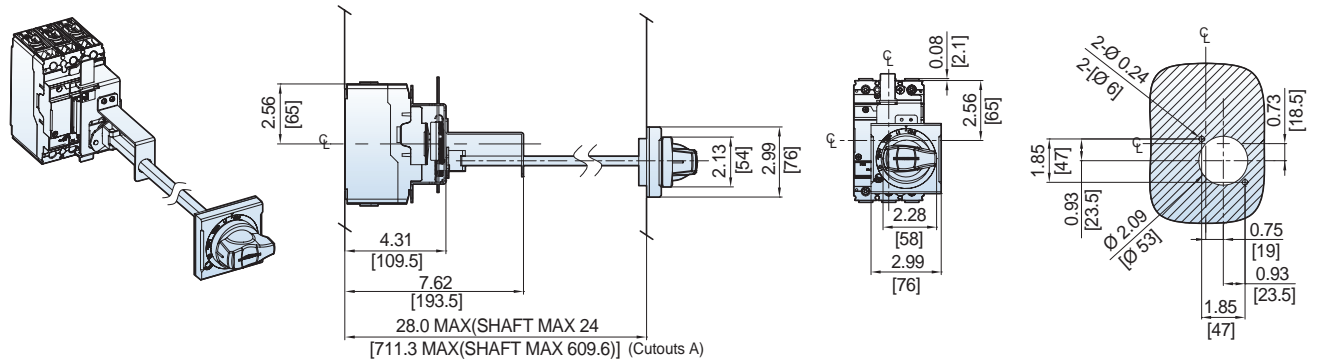

UTE100 Door-Mounted Rotary Operating Handle [REH-0C]