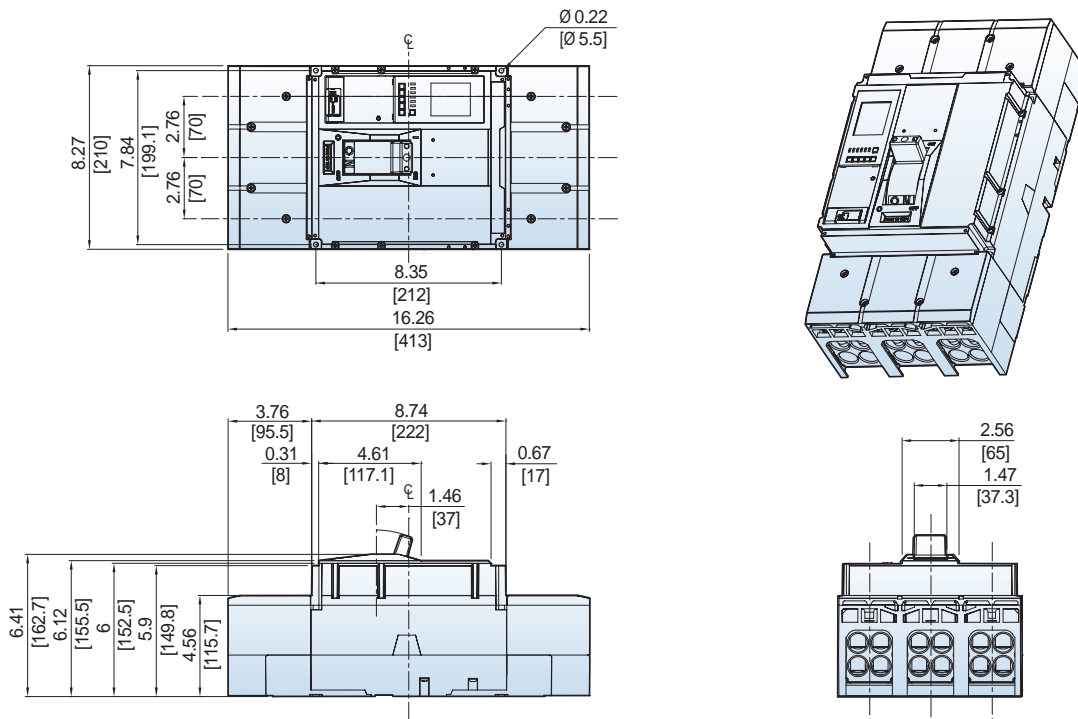

UTS1200 3P Circuit Breaker [Lug type]