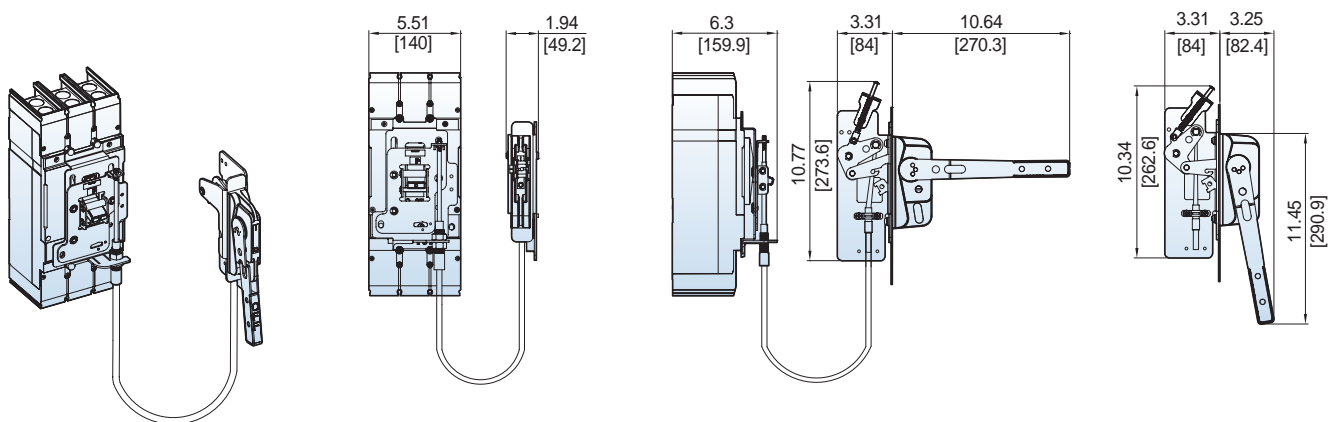

UTS400/600 Flange-Mounted Cable Operating Handle [FHU-3, FHX-3]