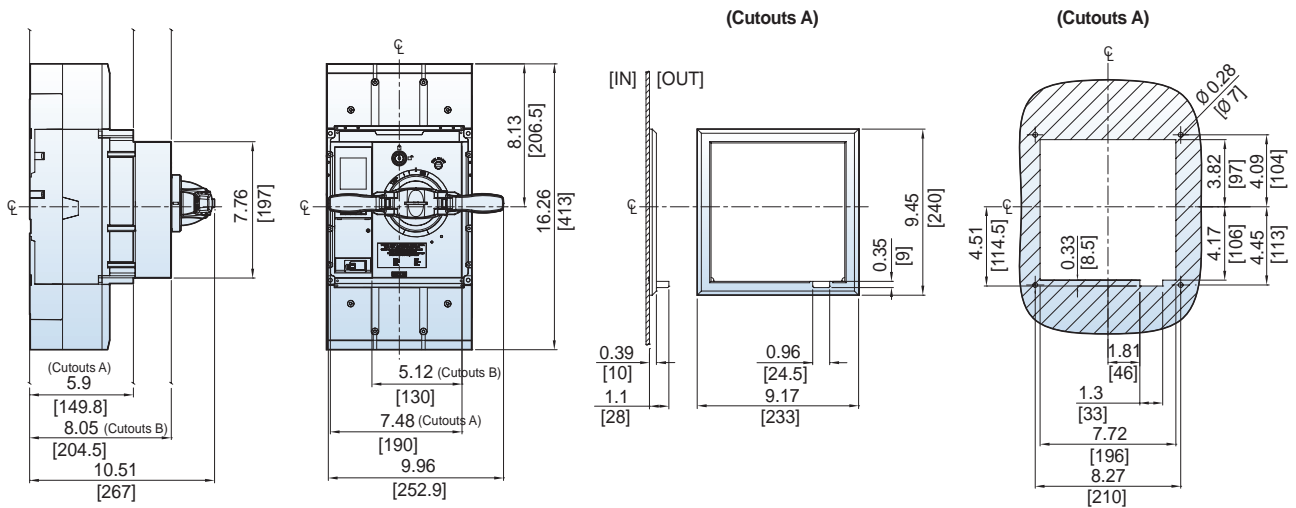

UTS800/1200 Directly Mounted Rotary Operating Handle [DH-5]