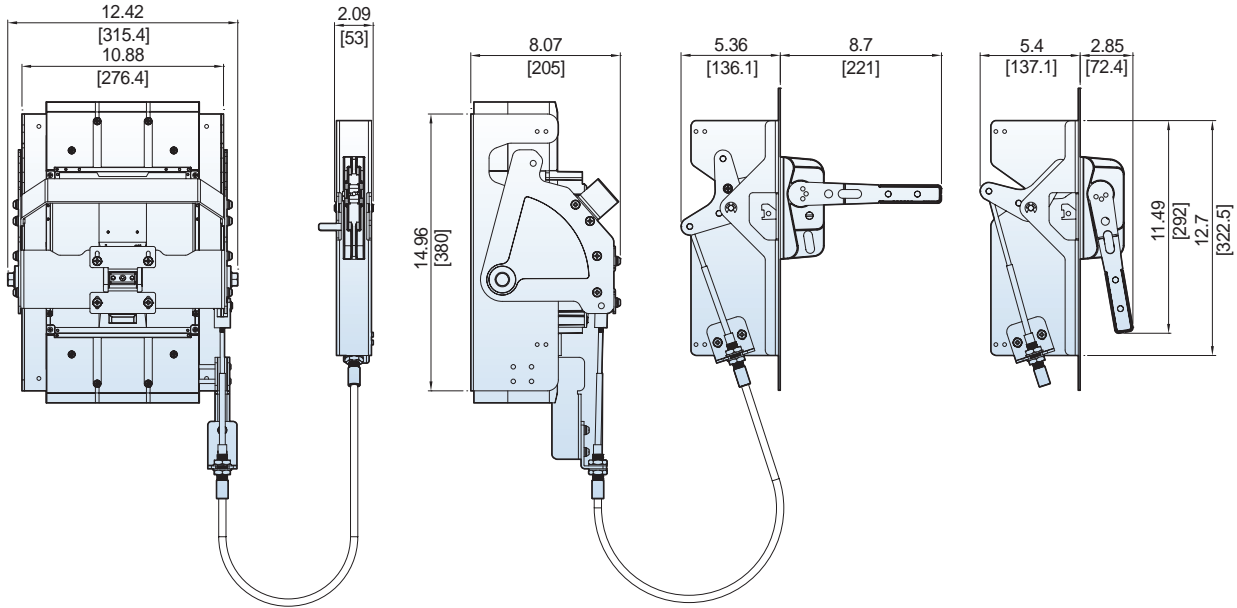

## UTS800/1200 Directly Mounted Rotary Operating Handle [DH-5]

UTS800/1200 Directly Mounted Rotary Operating Handle [DH-5]

Dimension: inch[mm]

UTS800/1200 Door-Mounted Rotary Operating Handle [REH-5]

UTS800/1200 NEMA Door-Mounted Rotary Operating Handle [EHU-5, EHV-5, EHX-5]

## DIMENSIONS UTS800/1200 CIRCUIT BREAKERS

UTS800/1200 Flange-Mounted Cable Operating Handle [COM-5 + FHU, X-L + Cable]

Dimension: inch[mm]

UTS800/1200 Flange-Mounted Variable-Depth Operating Handle [VDM-5 + FHU, X-L]