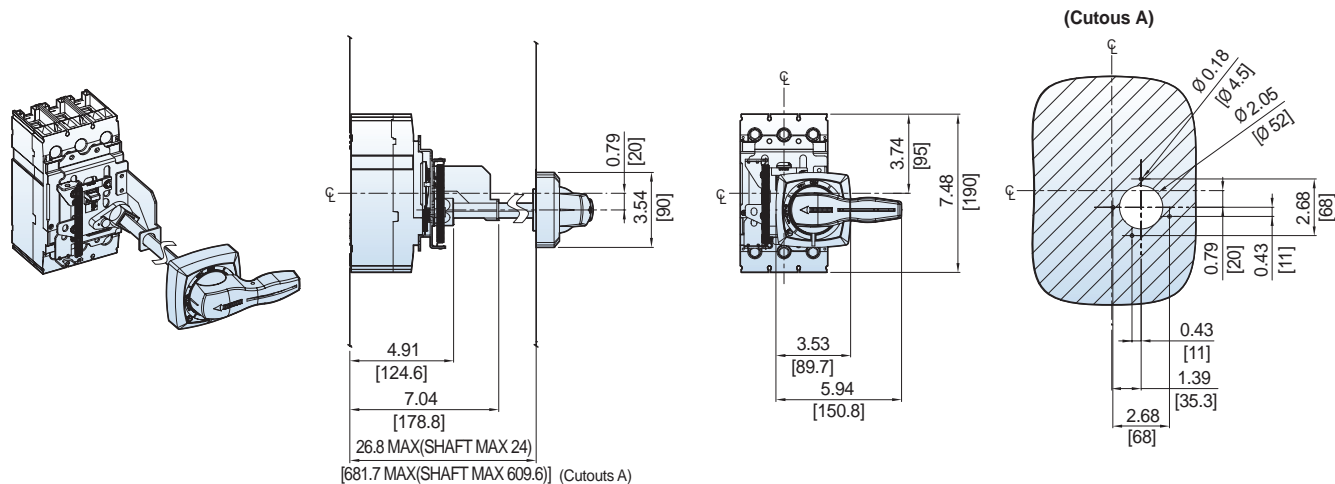

### UTS150/250 Directly Mounted Rotary Operating Handle [DH-2]

**UTS150/250 Door-Mounted Rotary Operating Handle [REH-2]**

Dimension: inch[mm]

**UTS150/250 NEMA Door-Mounted Rotary Operating Handle [EHU-2, EHV-2, EHX-2]**