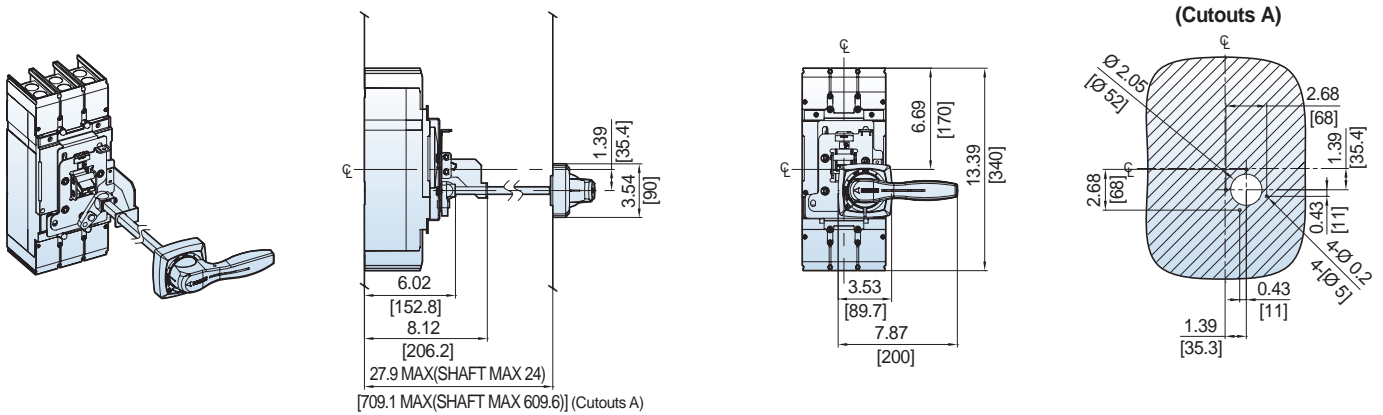

UTS400/600 NEMA Door-Mounted Rotary Operating Handle [EHU-3, EHV-3, EHX-3]