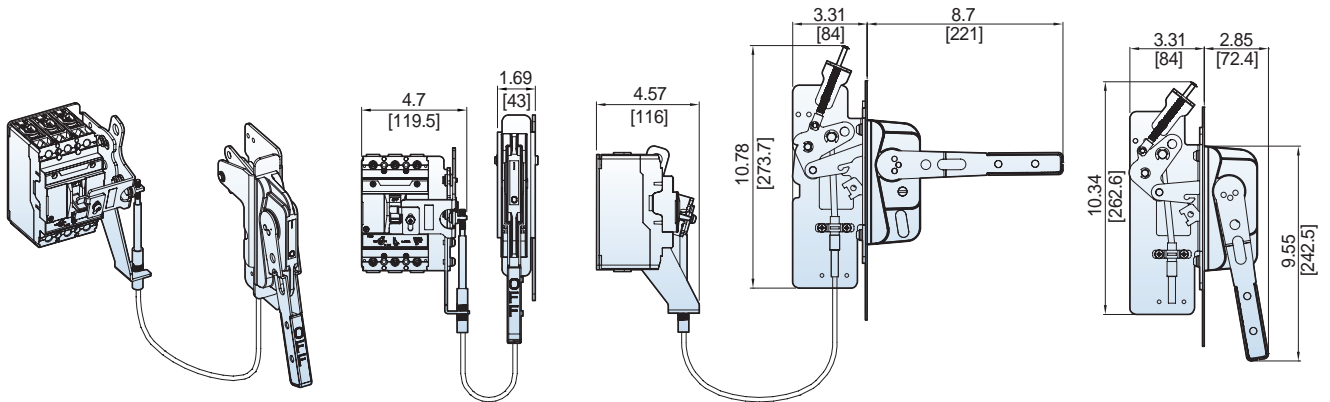

### UTE100 NEMA Door-Mounted Rotary Operating Handle [EHU-0, EHV-0, EHX-0]

**UTE100 NEMA Door-Mounted Rotary Operating Handle [EHU-0C, EHX-0C]**

Dimension: inch[mm]

**UTE100 Flange-Mounted Cable Operating Handle [COM-0 + FHU, X-S + Cable]**