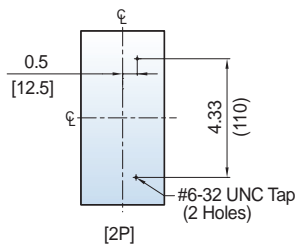

## UTE100 3P Circuit Breaker [Lug type]

Dimension: inch[mm]

## UTE100 3P Circuit Breaker [Bolt-on Type]

UTE100 Circuit Breakers Mounting

Dimension: inch[mm]

UTE100 Circuit Breakers Door Cutouts

UTE100 Directly Mounted Rotary Operating Handle [DH-0]