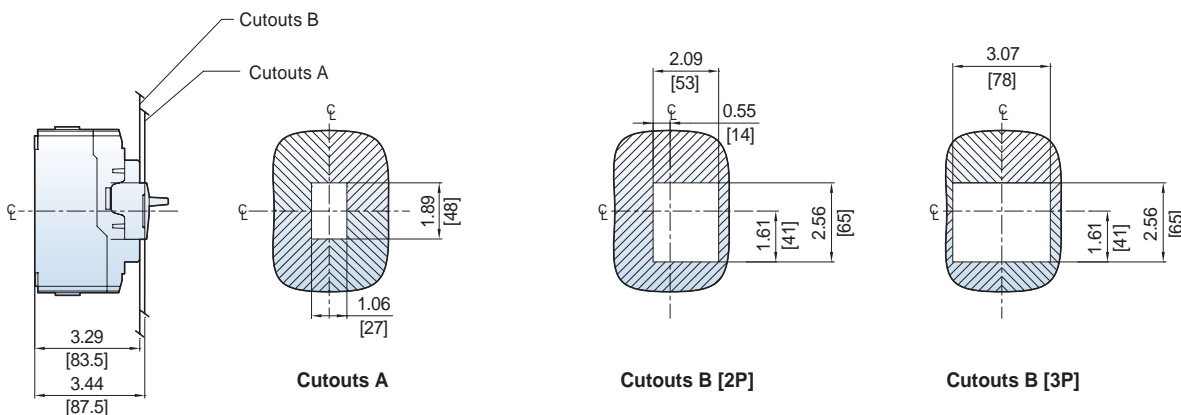

## UTE100 3P Circuit Breaker [Bolt-on Type]

UTE100 Circuit Breakers Mounting

Dimension: inch[mm]

UTE100 Circuit Breakers Door Cutouts

UTE100 Directly Mounted Rotary Operating Handle [DH-0]