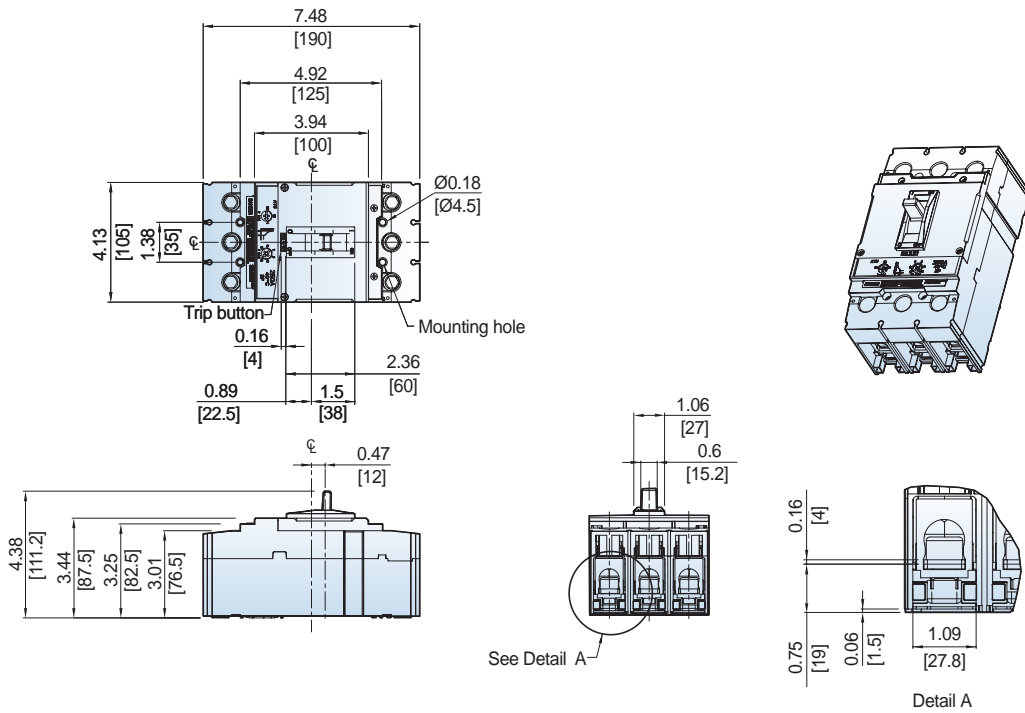

UTS250 3P Circuit Breaker [Lug type]