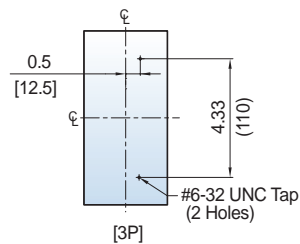

UTE100 Circuit Breakers Mounting

Dimension: inch[mm]