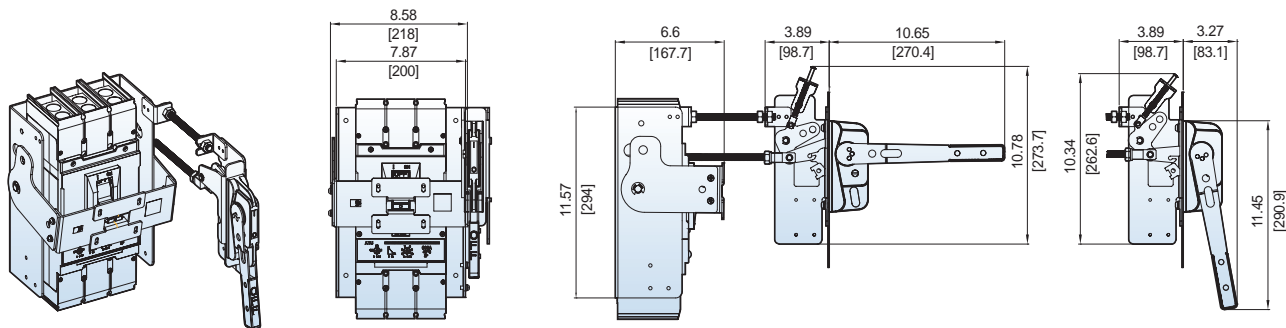

### UTS400/600 Flange-Mounted Cable Operating Handle [FHU-3, FHX-3]

**UTS400/600 Flange-Mounted Cable Operating Handle [COM-3 + FHU, X-L + Cable]**

Dimension: inch[mm]

**UTS400/600 Flange-Mounted Variable-Depth Operating Handle [VDM-3 +FHU, X-L]**