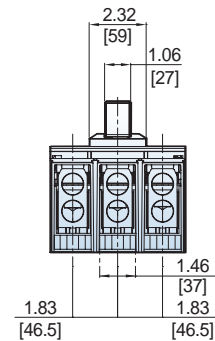

UTS600 3P Circuit Breaker [Lug type]